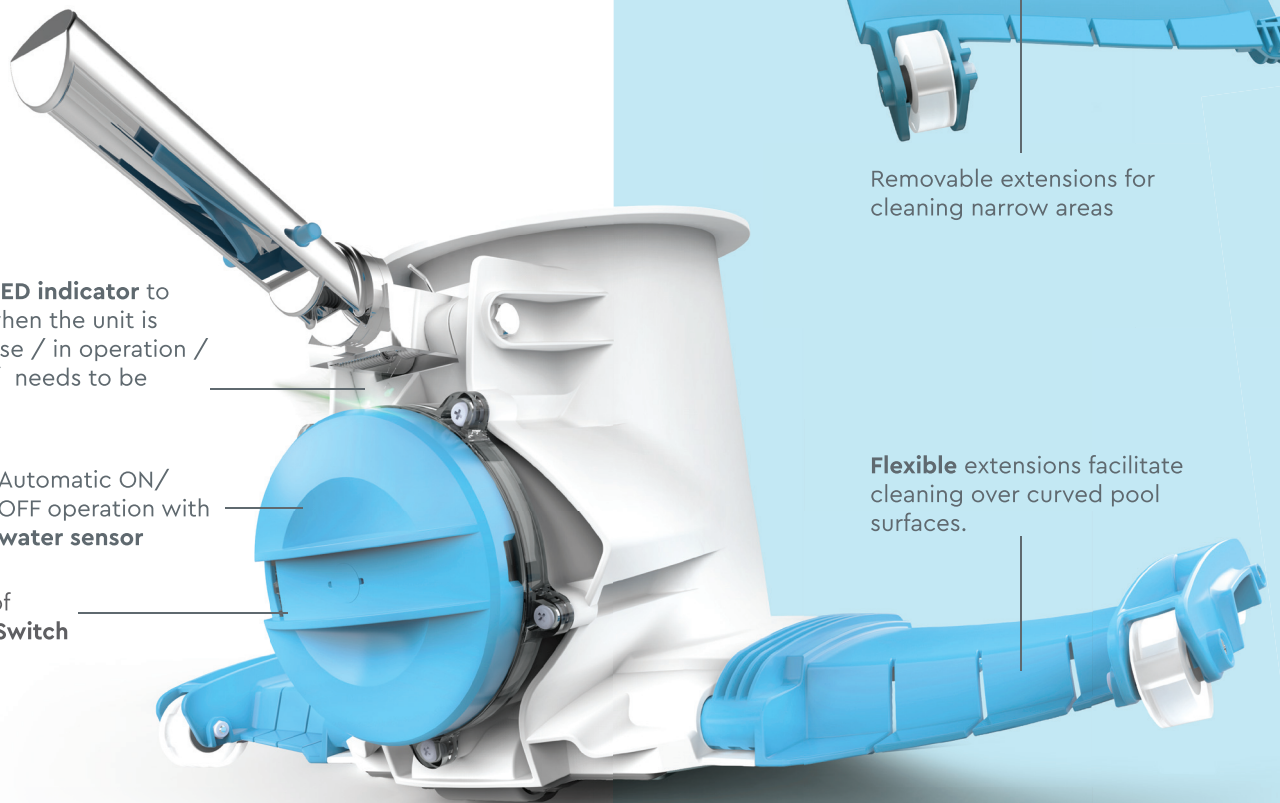

Large Volume, Overall Clean

PK TURBO

125506576 – US / 125548638 – AU / 125503680 – EU

Heavy-Duty Large volume Rechargeable Pool Vacuum

For large leaves and fine sediment
A versatile vacuum for all pool cleaning needs

Versatile **LED indicator** to indicate when the unit is ready to use / in operation / clogged / needs to be charged

Automatic ON/OFF operation with **water sensor**

Waterproof **Magnetic Switch**

Removable extensions for cleaning narrow areas

Flexible extensions facilitate cleaning over curved pool surfaces.

6.5L/1.72gal

Filter capacity

600

Power Rating

75 min

Autonomous run time

Medium to large pools

PATENTED
CARTRIDGE FILTER BAG

Replaceable pleated cartridge filter captures fine sand and sediment from the pool bottom

Includes 3 filters

250micron

Standard
for leaves and twigs

75micron

Fine
for sand and grass