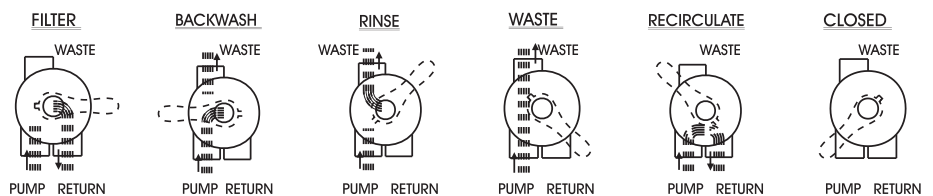

Effective Dirt Removal

Uses specially graded media to remove dirt and debris from pool water.

Continuous Automatic Filtration

Water flows through the media bed, capturing particles and returning clean water to the pool in a continuous cycle.

Easy Backwashing

Reverse flow backwashes the media, flushing trapped dirt out via the waste line for efficient cleaning.

Rinse Cycle

After backwashing, rinsing settles the media and clears remaining debris before resuming normal filtration.

Multiport Valve

Operating Limits

Model	2.5bar
Maximum water temperature	43°C
Operating Pressure	2.5bar
Maximum Pressure	4 obar

Warranty

Fittings	1 year
Filter Tank	10 Years

Dimensions