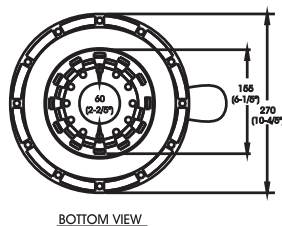

Effective Dirt Removal

Uses specially graded media to remove dirt and debris from pool water.

Continuous Automatic Filtration

Water flows through the media bed, capturing particles and returning clean water to the pool in a continuous cycle.

Easy Backwashing

Reverse flow backwashes the media, flushing trapped dirt out via the waste line for efficient cleaning.

Rinse Cycle

After backwashing, rinsing settles the media and clears remaining debris before resuming normal filtration.

Multiport Valve

Operating Limits

Model	2.5bar
Maximum water temperature	43°C
Operating Pressure	2.5bar
Maximum Pressure	4 obar

Warranty

Fittings	1 year
Filter Tank	10 Years

Dimensions