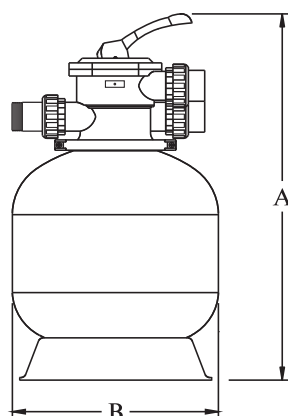

MODEL	FILTRATION AREA (M²)	HEIGHT A(MM)	DIAMETER B(MM)	VALVE (MM)	MEDIA (bags)
BWTES21	0.24	840	550	40	5
BWTES25/40	0.33	960	650	40	8
BWTES25/50	0.33	1027	635	50	8
BWTES28	0.38	1025	700	50	12
BWTES30	0.5	1200	800	50	20
BWTES36	0.64	1300	900	50	25