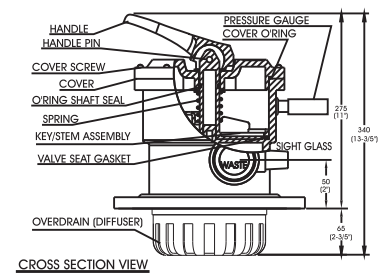

Effective Dirt Removal

Uses specially graded media to remove dirt and debris from pool water.

Continuous Automatic Filtration

Water flows through the media bed, capturing particles and returning clean water to the pool in a continuous cycle.

Easy Backwashing

Reverse flow backwashes the media, flushing trapped dirt out via the waste line for efficient cleaning.

Rinse Cycle

After backwashing, rinsing settles the media and clears remaining debris before resuming normal filtration.

Multiport Valve

Operating Limits

Model	2.5bar
Maximum water temperature	43°C
Operating Pressure	2.5bar
Maximum Pressure	4 obar

Warranty

Fittings	1 year
Filter Tank	10 Years

Dimensions